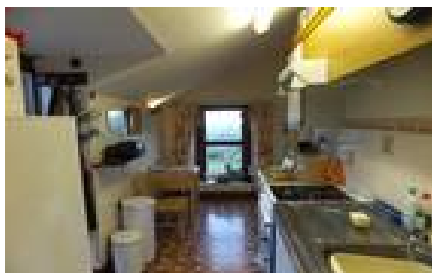

**Living Room**

**Qty Description**

- 1 Electric fire
- 1 Wall hung bookcase
- 1 Standard lamp & Shade
- 1 Table Lamp & Shade
- 1 Curtains
- 2 Curtain Pole
- 2 Door Curtain
- 1 3 Lamp ceiling Light Fitting
- 1 1920s Oak drop leaf table
- 2 Dining chairs & cushions
- 2 Two seater settees & cushions
- 2 Throws
- 1 Framed Painting
- 1 Tim's framed pictures (large)
- 6 Tim's framed pictures (medium)
- 4 small teapots
- 1 vase
- 1 Long John Pottery Jug
- 1 Flat Screen Polarid TV
- 1 Sony DVD Player
- 4 faux leather coasters
- 4 faux leather placemats
- 1 electric convector heater
- 1 glass dish
- 1 wooden bowl with pot pourri
- 1 Basket of fir cones

## Kitchen